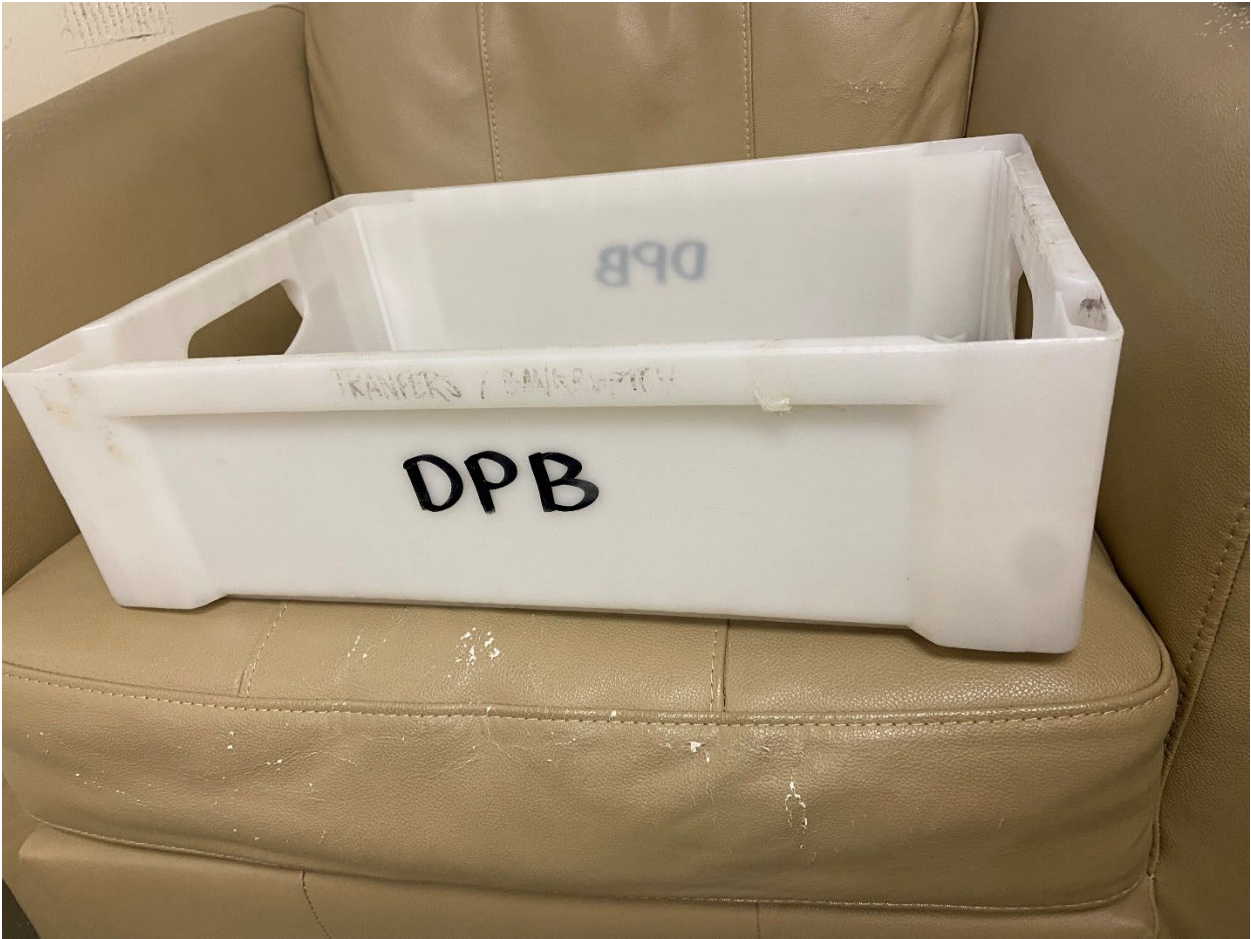

SCOPE OF SERVICES, BOX DESCRIPTION

The box size may vary amongst the different district tax offices. The illustration provided below is for the Island of Oahu (Honolulu) tax office. Currently, the Honolulu tax office is using these white plastic trays in place of boxes.

Length: 18" / Width: 12" / Height: 8.5"

Height of 8.5" determined as paper will be placed on its side and will protrude over the top of the tray.